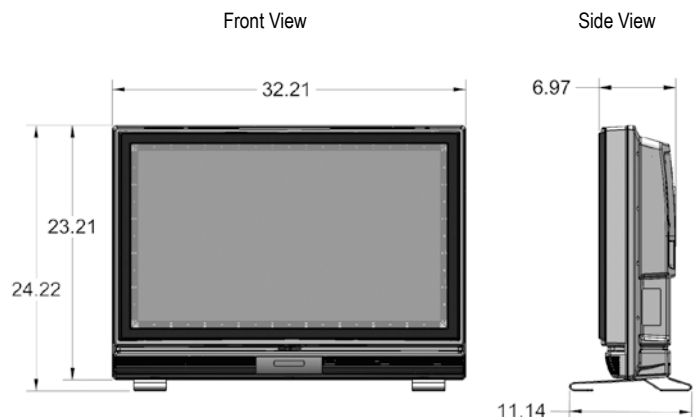

Optional wall mounts and deck planter poles are weatherized and include stainless steel hardware

Model 3230HD

Specifications

LCD Screen	31.5-inch diagonal TFT Active Matrix
Resolution	1366 x 768
Aspect Ratio	16:9
Contrast Ratio	1500:1
H/V Viewing Angle	178° by 178°
Response Time	8 milliseconds
TV formats	1080i, 720p, 480i, 480p
Input Connectors:	
RF	Antenna/CATV (NTSC/ATSC/QAM)
HDMI	HDMI Input x2
Video Composite	S-Video x1 and Composite Video x1, L/R Audio Inputs x1
Video Component	YCbCr/YPbPr x2 and audio L/R channels x2
PC	15-pin D-sub VGA plus Stereo Audio
Audio Out:	SPDIF Audio, Analog Headphone Jack
Speakers	Built-in water resistant 8-watt x 2 channels
Exterior	Outdoor-rated ASA plastic resin
Input Power	100-240 VAC, 50-60 Hz 2.5A Max
Operating Temp.	-24° to 122° F. (-31° to 50° C.) *
Non-op. Temp. (Off-mode with power applied)	-24° to 140° F. (-31° to 60° C.) The non-operating temperature feature requires power to be applied
Accessories Included	Water-resistant remote control with lithium battery Removable table top stand
TV Dimensions	32.21 in. W x 23.21 in. H x 6.97 in. D
Weight	39.0 lbs., 42 lbs. with table top stand
Shipping Dimensions	37.0 in. W x 31.0 in. H x 11.7 in. D
Shipping Weight	50 lbs.
Warranty	One-year, in-factory, parts and labor

SunBriteTV Model 3230HD
(All dimensions are in inches)

TV Dimensions are:
32.21 in. W x 23.21 in. H x 6.97 in. D
Height dimension with table top stand is 24.22 in.
Depth with table top stand is 11.14

Optional Accessories

SB-WM32	Articulating wall mount with tilt and swivel, and extends up to 11-7/8" from the wall. Meets VESA standards.
SB-CM32A12	Ceiling mount with tilt. Includes adjustable extension column provides 3"-9" above unit to ceiling in 1" increments without disassembly, and 4" x 4" designer ceiling plate. Meets VESA standards.
SB-DP2332X	Deck/Planter pole (requires purchase of wall mount). Special order item.
SB-FMT32	RadioFM™ transmits audio from TV to FM radio
SB-DC322	Outdoor TV dust cover